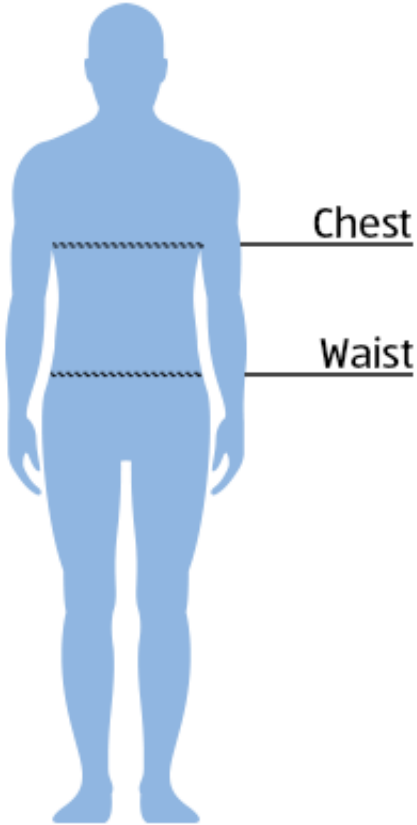

# Men's Sizing Chart

Our clothes are sized to fit the following measurements. To select the correct size for you, use the charts and find the size that best matches your measurements.

Mens Chest		Mens Waist		Size
cm	ins	cm	ins	
84-89	33-35	68.5-74	27-29	<b>XS</b>
91.5-96.5	36-38	76-81	30-32	<b>S</b>
99-104	39-41	84-89	33-35	<b>M</b>
107-112	42-44	91.5-96.5	36-38	<b>L</b>
114-119	45-47	99-104	39-41	<b>XL</b>
122-127	48-50	107-112	42-44	<b>XXL</b>