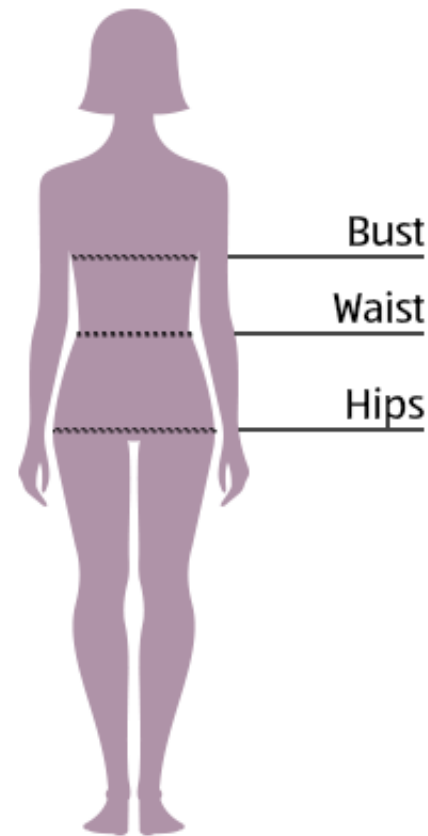

Womens' Sizing Chart

Our clothes are sized to fit the following measurements. To select the correct size for you, use the charts and find the size that best matches your measurements.

Bust		Waist		Hips		Size	
cm	ins	cm	ins	cm	ins		
84	33	66	26	91.5	36	8	S
87.5	34.5	70	27.5	95	37.5	10	S
91.5	36	74	29	99	39	12	M
96.5	38	79	31	104	41	14	M
101	39.5	84	33	109	43	16	L
106	41.5	89	35	114	45	18	L
112	44	95	37.5	119	47	20	XL
119	47	102	40	127	50	22	XL