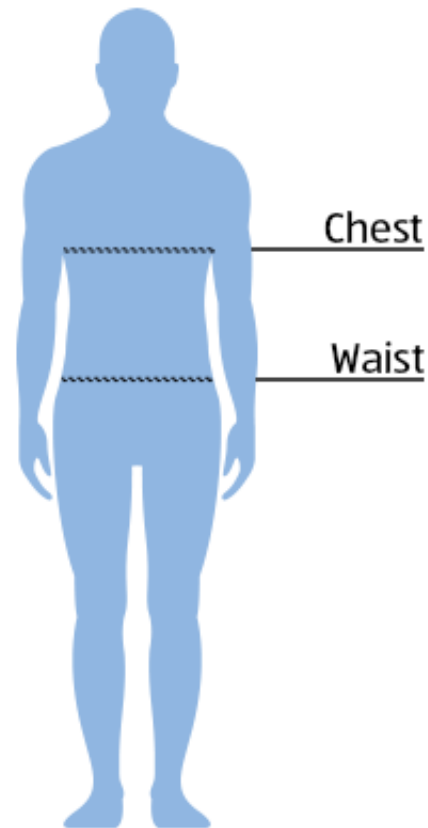

Men's Sizing Chart

Our clothes are sized to fit the following measurements. To select the correct size for you, use the charts and find the size that best matches your measurements.

Mens Chest		Mens Waist		Size
cm	ins	cm	ins	
84-89	33-35	68.5-74	27-29	XS
91.5-96.5	36-38	76-81	30-32	S
99-104	39-41	84-89	33-35	M
107-112	42-44	91.5-96.5	36-38	L
114-119	45-47	99-104	39-41	XL
122-127	48-50	107-112	42-44	XXL